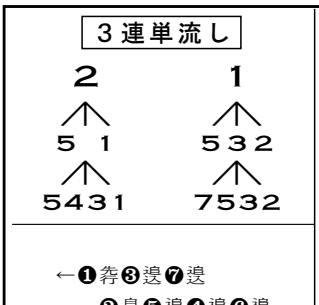

Main racing program table containing race details, horse names, odds, and results. Includes sections for 3連単流し, 車連単式, ペース駆け, 車券ADVICE, and 3レース.

3チ一般 六二五m. Includes a small diagram and text for the 3-chūran race.

←①脊③退⑦退 ②皇⑤退④退⑥退. Includes a small chart and text for race strategy.

個人能力グラフ (Individual Ability Graph) showing performance trends for various horses.

ペース駆け. Text describing the pace strategy for the race.

車券ADVICE. Advice for betting on the race, including recommendations for 3連単.

Main race data table with columns for horse names, odds, and performance metrics.

成績欄 (Results Table) showing race outcomes, prize money, and other statistics.