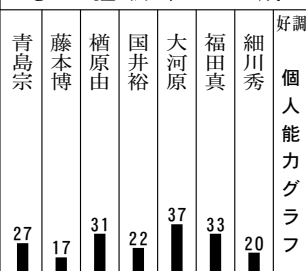

Main table containing race information, horse names, jockeys, odds, and results. Includes sections for '3連単流し', '別線に警戒', '成績欄', and '5レース'.

5 子選抜 一、六二五 m

Table with columns for horse names (青島宗, 藤本博, 榎原由, 国井裕, 大河原, 福田真, 細川秀) and performance data (失重, 出走, 過去5年間, インタビュ).

Main race data table including horse names (青島, 榎本, 榎原, 国井, 大河原, 福田, 細川), jockeys (宗仁, 博之, 裕之, 裕樹), odds, and results.

Table for '5レース' (5 Races) showing race details, results, and odds for various horses and jockeys.