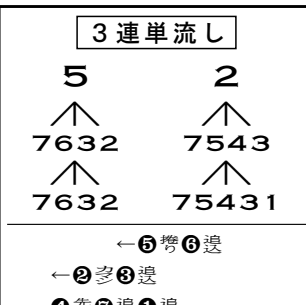

Main table containing race information, horse names, jockeys, odds, and results. Includes sections for '3連単流し', '別線に警戒', '成績欄', and '5レース'.

5 子選抜 一、六二五 m

Table with columns for horse names (青島宗, 藤本博, 榎原由, 国井裕, 大河原, 福田真, 細川秀) and performance data (失重, 出走, 過去5年間, インタビュ).

Main race data table including horse names (青島, 榎本, 榎原, 国井, 大河原, 福田, 細川), jockeys (宗仁, 博之, 裕之, 裕樹), odds, and results.

Table for '5レース' (5 Races) showing race details, results, and odds for various horses and jockeys.