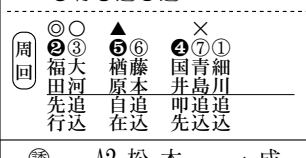

Main table containing race information, horse names, jockeys, odds, and results. Includes sections for '3連単流し', '別線に警戒', '成績欄', and '5レース'.

5 子選抜 一、六二五 m

Table with columns for horse names (青島宗, 藤本博, 榎原由, 国井裕, 大河原, 福田真, 細川秀) and performance data (失重, 出走, 過去5年間, インタビュ).

Main race data table including horse names (青島, 榎本, 榎原, 国井, 大河原, 福田, 細川), jockeys (宗仁, 博之, 裕之, 裕樹), odds, and results.

Table for '5レース' (5 Races) showing race details, results, and odds for various horses and jockeys.